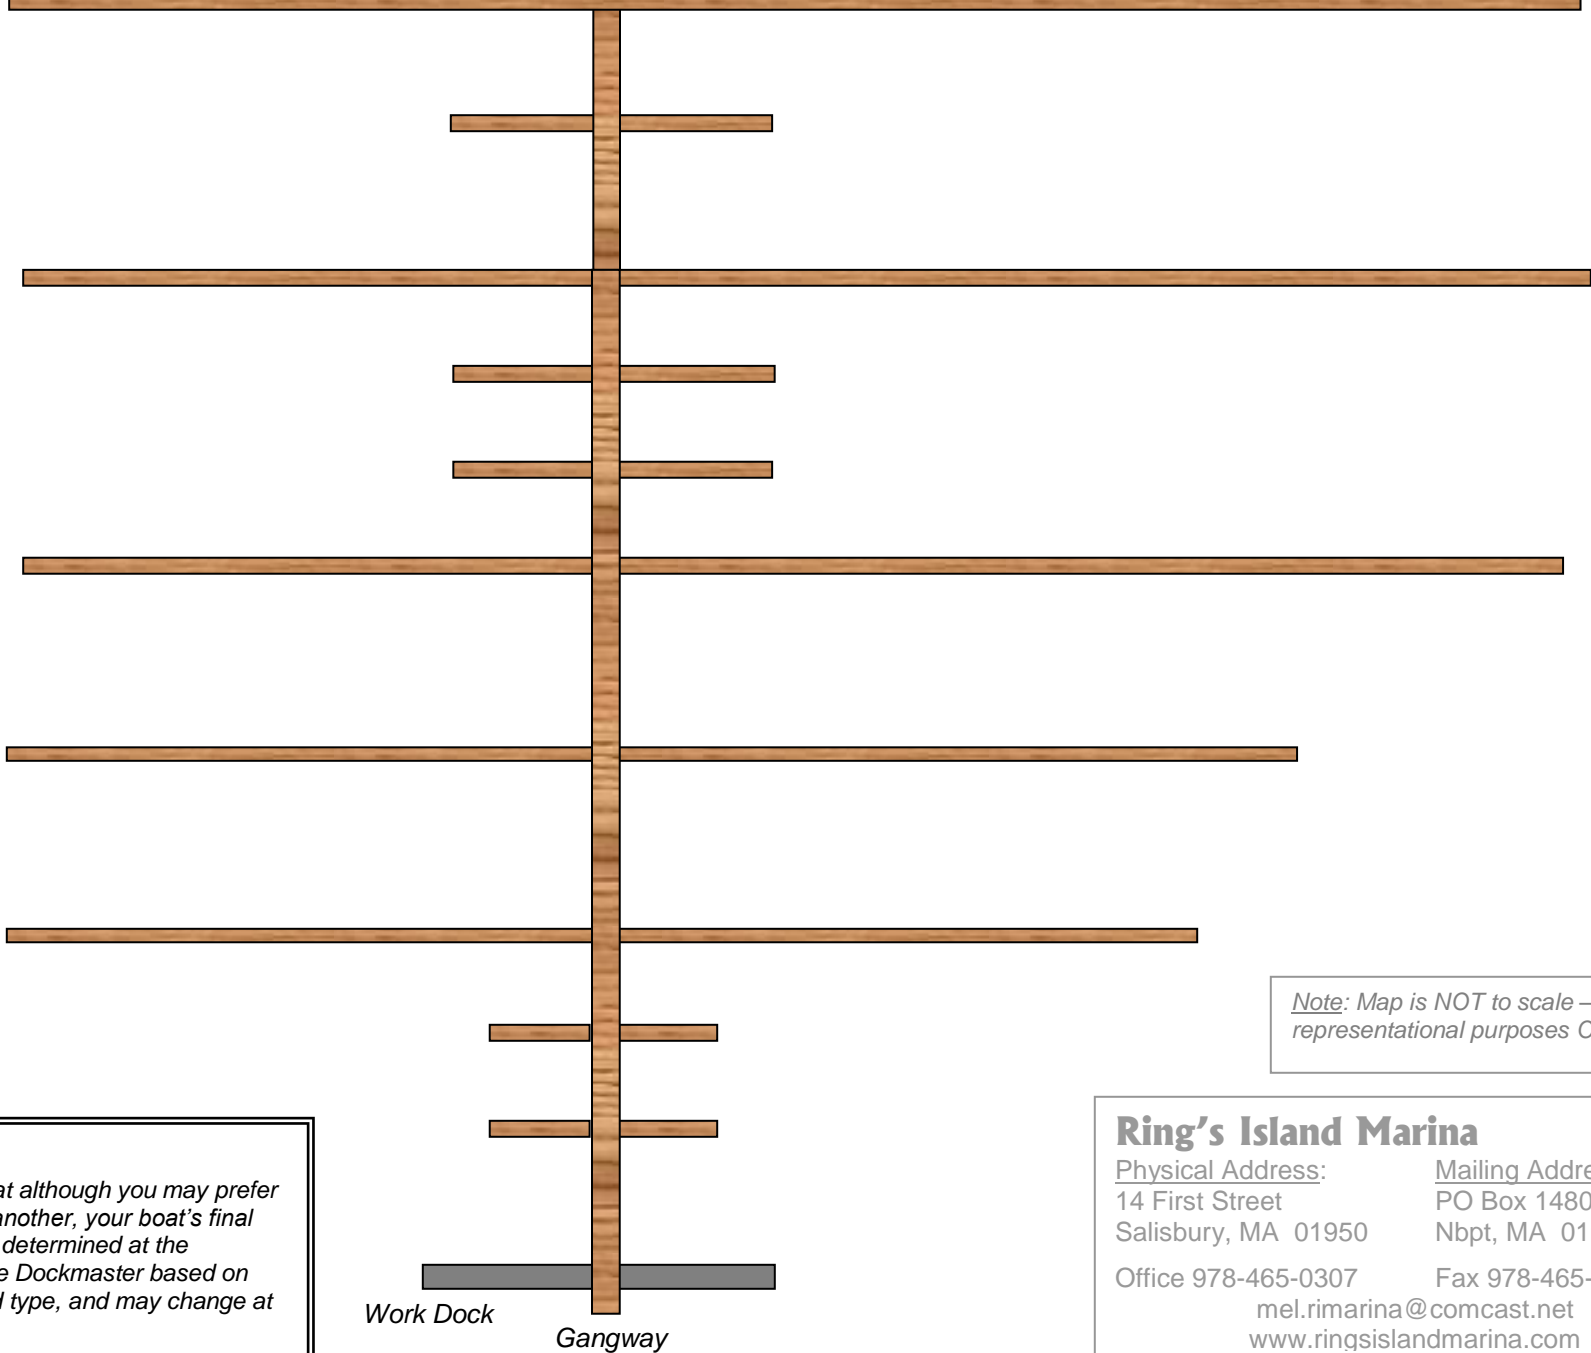

CHANNEL

← 398' →

SALISBURY

RIVER SIDE

Note: Map is NOT to scale – it is for representational purposes ONLY.

To All Customers:
Please note that although you may prefer one spot over another, your boat's final location will be determined at the discretion of the Dockmaster based on vessel size and type, and may change at any time.